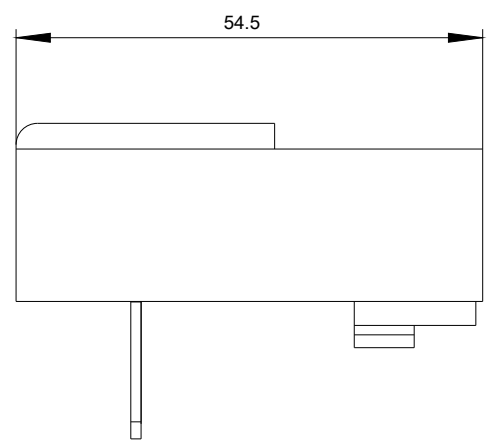

letzte Änderung:

13.04.2017