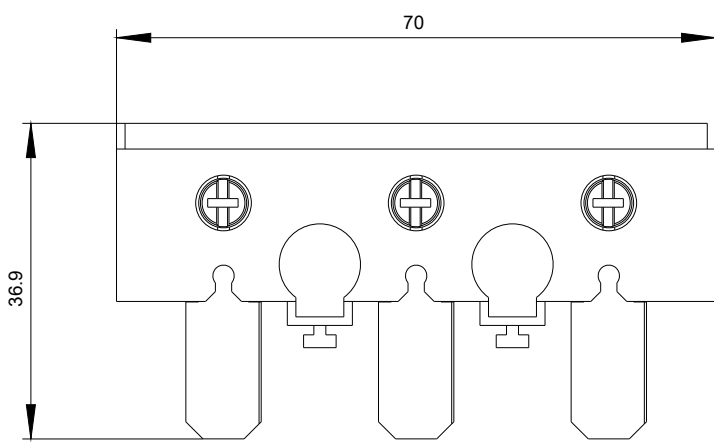

letzte Änderung:

13.04.2017