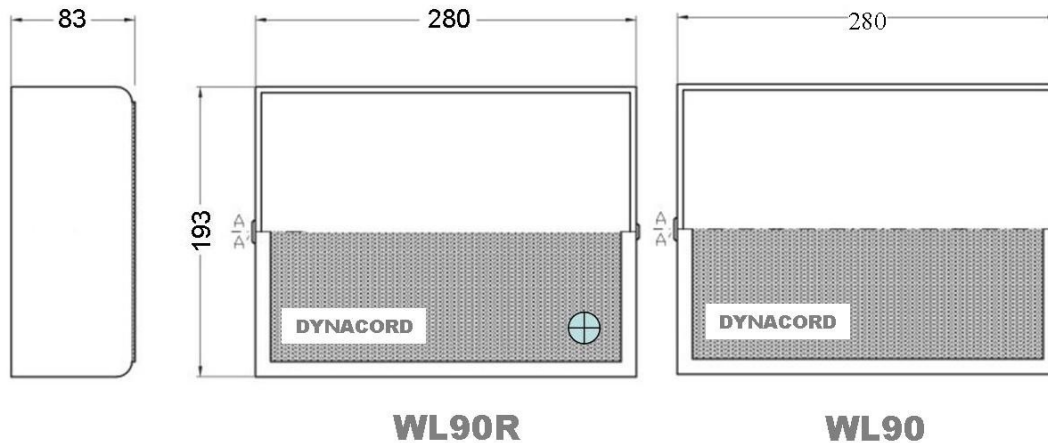

## Wall Mount Speaker WL90 /WL90R /WL90RP

### Technical Specification:

	<b>WL90</b>
Power	6 W
Power Tapping	6/3/1,5 W
Impedance Tapping	1667Ω/100V
Frequencyrange	80 - 15.000 Hz
SPL 1W/1m	90 dB
SPL Pmax/1m	98 dB
Dimensions	280x193x83 mm
Colour	white
Net Weight	1,3 kg
Mounting	leaf spring
Connection	wago clamp
Radiation angle horiz. / vert.	180° / 180°
Rated Impedance (Driver)	8 Ω at least 7,8 Ω
Directivity Index	7,76 dB
Drive Units	Full range
Speaker System	1 full range
Annual Qty	20000

**WL90R:** Provides a low impedance rotary volume control (Annual Qty: 5000)  
**WL90RP:** Offers the possibility to bridge the low impedance volume control via obligatory reception relay (Annual Qty: 3000)