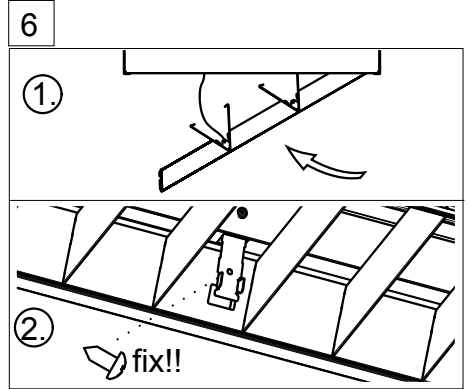

	L	A1	A3
THLA/1500-2	1548	1300	248
THLA/1500-3	1548	1300	248

THLA/1500-3

L = Leuchtenlänge  
 A1 = Befestigungsabstand  
 A3 = Bef.-Abst. Bandmontage

THLA/1500-2	4x	2x	4x	4x
THLA/1500-3	4x	4x	4x	4x

Art-Nr.: 531657 - 09/15