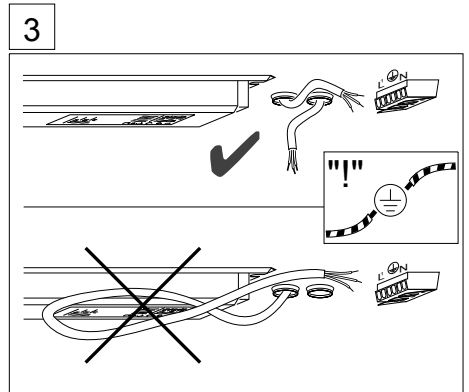

	L	A1	A3
THLA/1500-2	1548	1300	248
THLA/1500-3	1548	1300	248

THLA/1500-3

L = Leuchtenlänge  
 A1 = Befestigungsabstand  
 A3 = Bef.-Abst. Bandmontage

THLA/1500-2	4x	2x	4x	4x
THLA/1500-3	4x	4x	4x	4x

Art-Nr.: 531657 - 09/15