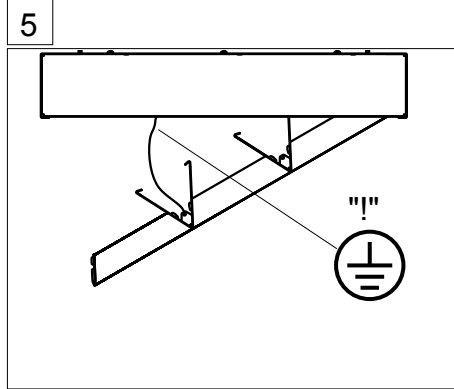

	L	A1	A3
THLA/1500-2	1548	1300	248
THLA/1500-3	1548	1300	248

THLA/1500-3

L = Leuchtenlänge  
 A1 = Befestigungsabstand  
 A3 = Bef.-Abst. Bandmontage

THLA/1500-2	4x	2x	4x	4x
THLA/1500-3	4x	4x	4x	4x

Art-Nr.: 531657 - 09/15