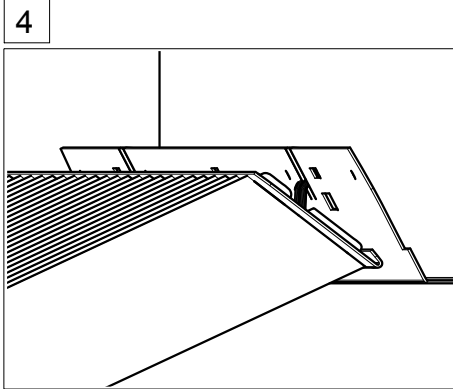

	L	A1	A3
THLA/1500-2	1548	1300	248
THLA/1500-3	1548	1300	248

THLA/1500-3

L = Leuchtenlänge  
 A1 = Befestigungsabstand  
 A3 = Bef.-Abst. Bandmontage

THLA/1500-2	4x	2x	4x	4x
THLA/1500-3	4x	4x	4x	4x

Art-Nr.: 531657 - 09/15