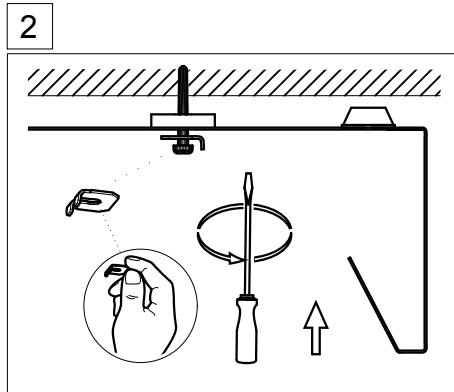

	L	A1	A3
THLA/1500-2	1548	1300	248
THLA/1500-3	1548	1300	248

THLA/1500-3

L = Leuchtenlänge  
 A1 = Befestigungsabstand  
 A3 = Bef.-Abst. Bandmontage

THLA/1500-2	4x	2x	4x	4x
THLA/1500-3	4x	4x	4x	4x

Art-Nr.: 531657 - 09/15