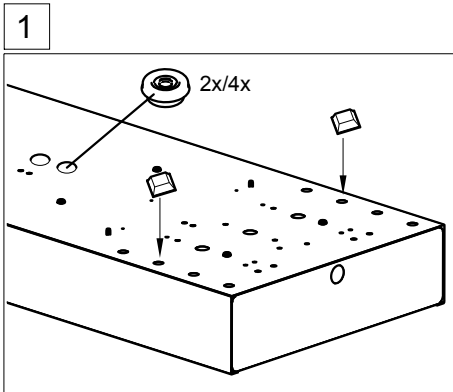

	L	A1	A3
THLA/1500-2	1548	1300	248
THLA/1500-3	1548	1300	248

THLA/1500-3

L = Leuchtenlänge  
 A1 = Befestigungsabstand  
 A3 = Bef.-Abst. Bandmontage

THLA/1500-2	4x	2x	4x	4x
THLA/1500-3	4x	4x	4x	4x

Art-Nr.: 531657 - 09/15