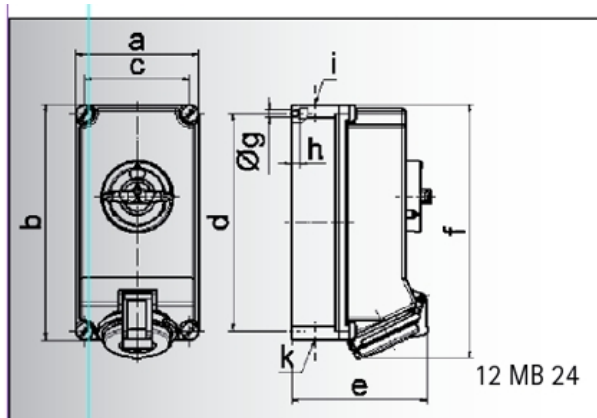

Gewicht/Stück 1,205 kg

Verpackungseinheit 1 Stück

Gehäusematerial Polycarbonat

Ampere	16	16	32	32	32
Polzahl	4	5	3	4	5
a	118,0	118,0	118,0	118,0	118,0
b	225,0	225,0	225,0	225,0	225,0
c	101,0	101,0	101,0	101,0	101,0
d	208,0	208,0	208,0	208,0	208,0
e	126,0	134,0	137,0	137,0	144,0
f	242,0	242,0	251,0	251,0	251,0
g ø	6,5	6,5	6,5	6,5	6,5
h	8,0	8,0	8,0	8,0	8,0
i	2 x M 25	2 x M 25	2 x M 25	2 x M 25	2 x M 25
k	2 x M 25	2 x M 25	2 x M 25	2 x M 25	2 x M 25