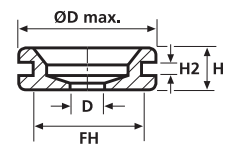

Durchführungstüllen

Hauptmerkmale

HellermannTyton Durchführungstüllen aus cadmiumfreiem Weich-PVC oder Polyethylen bieten eine große Auswahl an Formen und Größen. Sie sind beständig gegen verschiedenste Mineralien und Umwelteinflüsse.

Anwendungen

Überall, wo Leitungen und Kabel durch Ausgänge und Durchbrüche geführt werden, bieten HellermannTyton Durchführungstüllen hervorragenden mechanischen Schutz.

Materialdaten

Material	Weich-PVC (PVC), cadmiumfrei
Brandschutzeigenschaften	entspricht UL94 V2
Betriebstemperatur	-30 °C bis +60 °C
Härte Shore-A	56±5

HV1402

Technische Daten