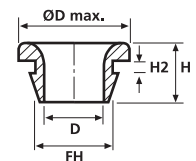

HV1502

HV1606 bis HV1608

Technische Daten

Art.-Nr.	Typ	Ø D max.	Ø Befestigungsloch (FH)	Ø D	Höhe (H)	Höhe (H2)	Material	Farbe
633-01010	HV1101	25,5	19,0	12,0	10,0	1,6	PVC	Schwarz (BK)
633-02010	HV1201	9,5	6,4	4,0	5,6	1,6	PVC	Schwarz (BK)
633-02020	HV1201B	9,5	6,4	4,0	6,5	2,5	PVC	Schwarz (BK)
633-02030	HV1203	17,5	12,0	10,0	6,8	2,0	PVC	Schwarz (BK)
633-02040	HV1204	17,5	12,0	10,0	8,8	4,0	PVC	Schwarz (BK)
633-02050	HV1205	17,5	13,5	10,0	8,7	4,0	PVC	Schwarz (BK)
633-02060	HV1206	17,5	12,0	10,0	10,8	6,0	PVC	Schwarz (BK)
633-02070	HV1207	14,0	10,0	6,0	6,4	1,5	PVC	Schwarz (BK)
633-02080	HV1208	14,0	9,5	8,0	8,0	1,5	PVC	Schwarz (BK)
633-02090	HV1209	11,0	9,0	4,0	5,5	1,5	PVC	Schwarz (BK)
633-02100	HV1210	15,0	9,0	6,0	10,5	2,0	PVC	Schwarz (BK)
633-02120	HV1212	9,0	6,0	4,0	7,0	1,0	PVC	Schwarz (BK)
633-02150	HV1215	10,0	8,0	6,0	5,0	1,0	PVC	Schwarz (BK)
633-02160	HV1216	14,5	8,0	5,0	6,5	1,5	PVC	Schwarz (BK)
633-02180	HV1218	14,0	10,0	6,0	9,0	4,0	PVC	Schwarz (BK)
633-03010	HV1301	15,9	11,0	8,0	7,0	1,0	PVC	Schwarz (BK)
633-03020	HV1302	15,9	11,0	8,0	9,0	3,0	PVC	Schwarz (BK)
633-03030	HV1303	15,9	11,0	8,0	6,4	1,6	PVC	Schwarz (BK)
633-03040	HV1304	15,9	11,0	8,0	10,8	6,0	PVC	Schwarz (BK)
633-03050	HV1305	24,0	18,0	14,0	7,0	3,0	PVC	Schwarz (BK)
633-03059	HV1305	24,0	18,0	14,0	7,0	3,0	PVC	Weiß (WH)
633-04010	HV1401	15,9	9,5	5,0	4,8	0,8	PVC	Schwarz (BK)
633-04020	HV1402	23,0	18,5	6,0	7,0	2,0	PVC	Schwarz (BK)
633-06068	HV1606	31,0	25,0	17,0	11,0	3,0	PVC	Grau (GY)
633-06078	HV1607	43,0	37,0	29,0	11,0	3,0	PVC	Grau (GY)
633-06088	HV1608	58,0	52,0	44,0	11,0	3,0	PVC	Grau (GY)
633-05020	HV1502	11,5	8,0	6,5	8,0	1,5	PVC	Schwarz (BK)

Alle Maße in mm. Technische Änderungen vorbehalten.