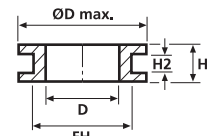

HV1301 bis HV1305