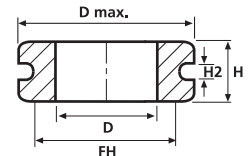

HV1502

HV1606 bis HV1608

Technische Daten

Art.-Nr.	Typ	Ø D max.	Ø Befestigungsloch (FH)	Ø D	Höhe (H)	Höhe (H2)	Material	Farbe
633-01010	HV1101	25,5	19,0	12,0	10,0	1,6	PVC	Schwarz (BK)
633-02010	HV1201	9,5	6,4	4,0	5,6	1,6	PVC	Schwarz (BK)
633-02020	HV1201B	9,5	6,4	4,0	6,5	2,5	PVC	Schwarz (BK)
633-02030	HV1203	17,5	12,0	10,0	6,8	2,0	PVC	Schwarz (BK)
633-02040	HV1204	17,5	12,0	10,0	8,8	4,0	PVC	Schwarz (BK)
633-02050	HV1205	17,5	13,5	10,0	8,7	4,0	PVC	Schwarz (BK)
633-02060	HV1206	17,5	12,0	10,0	10,8	6,0	PVC	Schwarz (BK)
633-02070	HV1207	14,0	10,0	6,0	6,4	1,5	PVC	Schwarz (BK)
633-02080	HV1208	14,0	9,5	8,0	8,0	1,5	PVC	Schwarz (BK)
633-02090	HV1209	11,0	9,0	4,0	5,5	1,5	PVC	Schwarz (BK)
633-02100	HV1210	15,0	9,0	6,0	10,5	2,0	PVC	Schwarz (BK)
633-02120	HV1212	9,0	6,0	4,0	7,0	1,0	PVC	Schwarz (BK)
633-02150	HV1215	10,0	8,0	6,0	5,0	1,0	PVC	Schwarz (BK)
633-02160	HV1216	14,5	8,0	5,0	6,5	1,5	PVC	Schwarz (BK)
633-02180	HV1218	14,0	10,0	6,0	9,0	4,0	PVC	Schwarz (BK)
633-03010	HV1301	15,9	11,0	8,0	7,0	1,0	PVC	Schwarz (BK)
633-03020	HV1302	15,9	11,0	8,0	9,0	3,0	PVC	Schwarz (BK)
633-03030	HV1303	15,9	11,0	8,0	6,4	1,6	PVC	Schwarz (BK)
633-03040	HV1304	15,9	11,0	8,0	10,8	6,0	PVC	Schwarz (BK)
633-03050	HV1305	24,0	18,0	14,0	7,0	3,0	PVC	Schwarz (BK)
633-03059	HV1305	24,0	18,0	14,0	7,0	3,0	PVC	Weiß (WH)
633-04010	HV1401	15,9	9,5	5,0	4,8	0,8	PVC	Schwarz (BK)
633-04020	HV1402	23,0	18,5	6,0	7,0	2,0	PVC	Schwarz (BK)
633-06068	HV1606	31,0	25,0	17,0	11,0	3,0	PVC	Grau (GY)
633-06078	HV1607	43,0	37,0	29,0	11,0	3,0	PVC	Grau (GY)
633-06088	HV1608	58,0	52,0	44,0	11,0	3,0	PVC	Grau (GY)
633-05020	HV1502	11,5	8,0	6,5	8,0	1,5	PVC	Schwarz (BK)

Alle Maße in mm. Technische Änderungen vorbehalten.