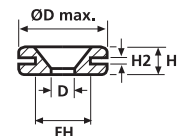

Durchführungstüllen

Hauptmerkmale

HellermannTyton Durchführungstüllen aus cadmiumfreiem Weich-PVC oder Polyethylen bieten eine große Auswahl an Formen und Größen. Sie sind beständig gegen verschiedenste Mineralien und Umwelteinflüsse.

Anwendungen

Überall, wo Leitungen und Kabel durch Ausgänge und Durchbrüche geführt werden, bieten HellermannTyton Durchführungstüllen hervorragenden mechanischen Schutz.

Materialdaten

Material	Weich-PVC (PVC), cadmiumfrei
Brandschutzeigenschaften	entspricht UL94 V2
Betriebstemperatur	-30 °C bis +60 °C
Härte Shore-A	56±5

HV1401

Technische Daten