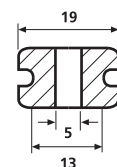

HV1502

HV1606 bis HV1608

Technische Daten

Art.-Nr.	Typ	Ø D max.	Ø Befestigungsloch (FH)	Ø D	Höhe (H)	Höhe (H2)	Material	Farbe
633-01010	HV1101	25,5	19,0	12,0	10,0	1,6	PVC	Schwarz (BK)
633-02010	HV1201	9,5	6,4	4,0	5,6	1,6	PVC	Schwarz (BK)
633-02020	HV1201B	9,5	6,4	4,0	6,5	2,5	PVC	Schwarz (BK)
633-02030	HV1203	17,5	12,0	10,0	6,8	2,0	PVC	Schwarz (BK)
633-02040	HV1204	17,5	12,0	10,0	8,8	4,0	PVC	Schwarz (BK)
633-02050	HV1205	17,5	13,5	10,0	8,7	4,0	PVC	Schwarz (BK)
633-02060	HV1206	17,5	12,0	10,0	10,8	6,0	PVC	Schwarz (BK)
633-02070	HV1207	14,0	10,0	6,0	6,4	1,5	PVC	Schwarz (BK)
633-02080	HV1208	14,0	9,5	8,0	8,0	1,5	PVC	Schwarz (BK)
633-02090	HV1209	11,0	9,0	4,0	5,5	1,5	PVC	Schwarz (BK)
633-02100	HV1210	15,0	9,0	6,0	10,5	2,0	PVC	Schwarz (BK)
633-02120	HV1212	9,0	6,0	4,0	7,0	1,0	PVC	Schwarz (BK)
633-02150	HV1215	10,0	8,0	6,0	5,0	1,0	PVC	Schwarz (BK)
633-02160	HV1216	14,5	8,0	5,0	6,5	1,5	PVC	Schwarz (BK)
633-02180	HV1218	14,0	10,0	6,0	9,0	4,0	PVC	Schwarz (BK)
633-03010	HV1301	15,9	11,0	8,0	7,0	1,0	PVC	Schwarz (BK)
633-03020	HV1302	15,9	11,0	8,0	9,0	3,0	PVC	Schwarz (BK)
633-03030	HV1303	15,9	11,0	8,0	6,4	1,6	PVC	Schwarz (BK)
633-03040	HV1304	15,9	11,0	8,0	10,8	6,0	PVC	Schwarz (BK)
633-03050	HV1305	24,0	18,0	14,0	7,0	3,0	PVC	Schwarz (BK)
633-03059	HV1305	24,0	18,0	14,0	7,0	3,0	PVC	Weiß (WH)
633-04010	HV1401	15,9	9,5	5,0	4,8	0,8	PVC	Schwarz (BK)
633-04020	HV1402	23,0	18,5	6,0	7,0	2,0	PVC	Schwarz (BK)
633-06068	HV1606	31,0	25,0	17,0	11,0	3,0	PVC	Grau (GY)
633-06078	HV1607	43,0	37,0	29,0	11,0	3,0	PVC	Grau (GY)
633-06088	HV1608	58,0	52,0	44,0	11,0	3,0	PVC	Grau (GY)
633-05020	HV1502	11,5	8,0	6,5	8,0	1,5	PVC	Schwarz (BK)

Alle Maße in mm. Technische Änderungen vorbehalten.